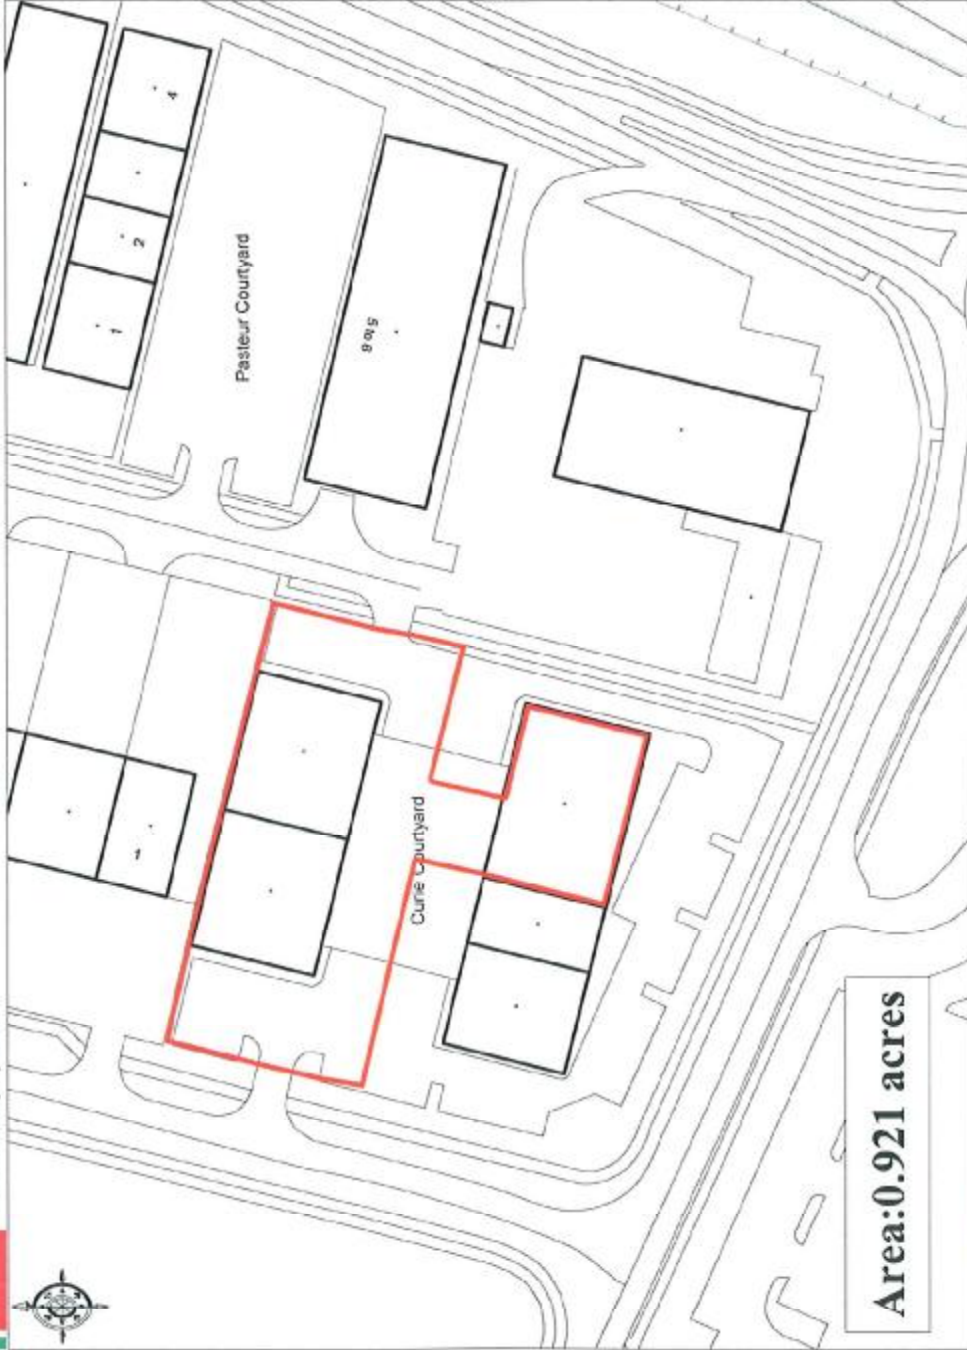

**Debenham
Tie Leung**

International Property Advisers

**Curie Courtyard, off
Courier Road, Corby.**

Area: 0.921 acres

Ordnance
Survey

© Crown Copyright 2006. All rights reserved. Licence number 100020449, Printed Scale 1:1250

4

5

6