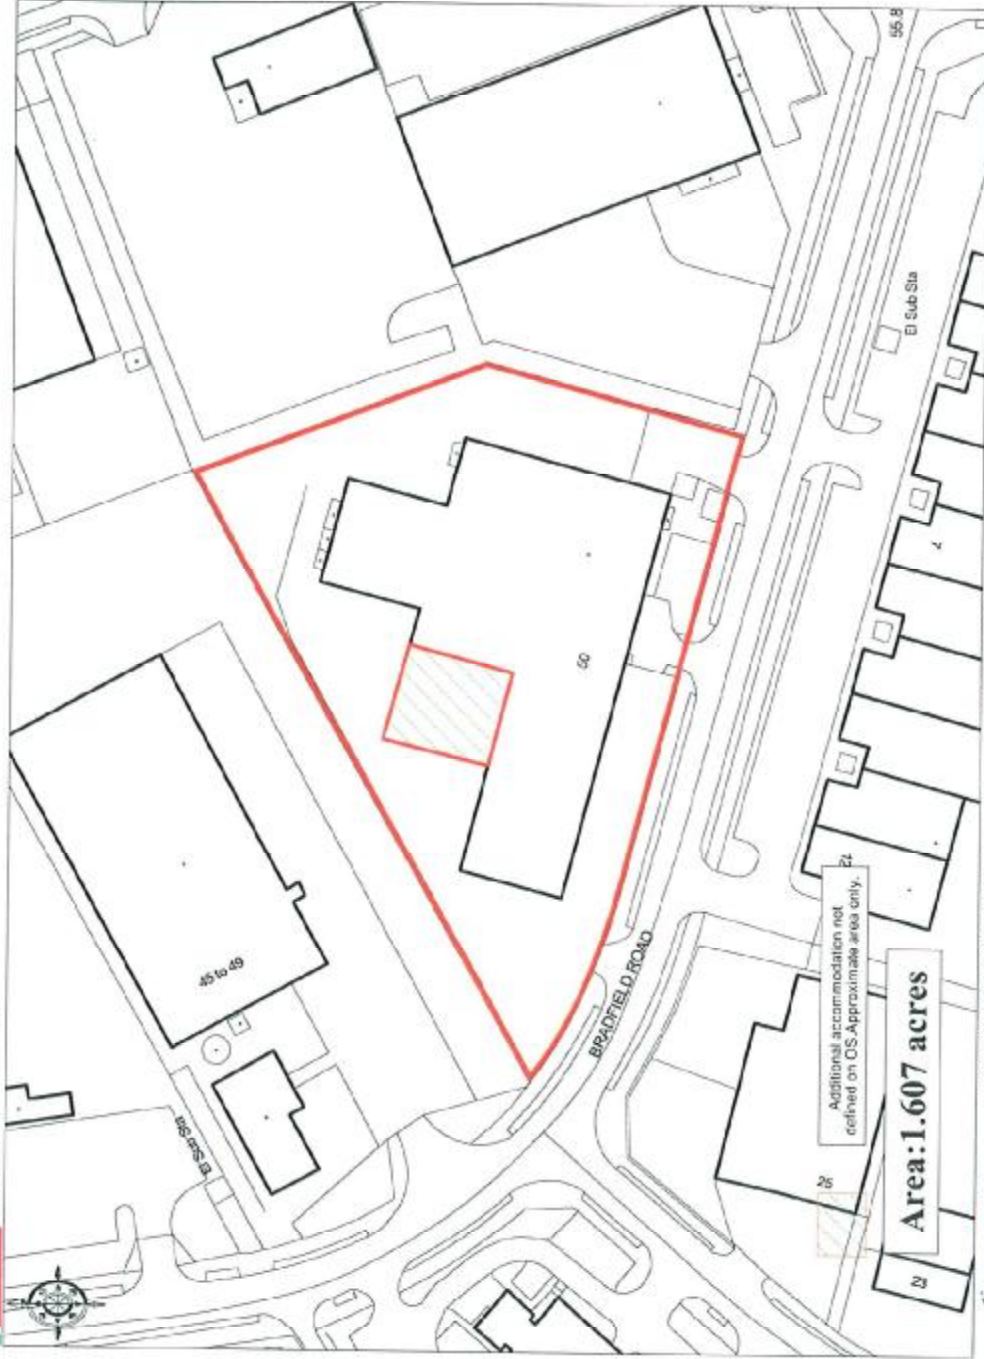

**Debenham
Tie Leung**

International Property Advisers

**50 Bradfield Road, Finedon Road
Industrial Estate, Wellingborough.**

© Crown Copyright 2006. All rights reserved. Licence number 100020440. Plotted Scale - 1:1250