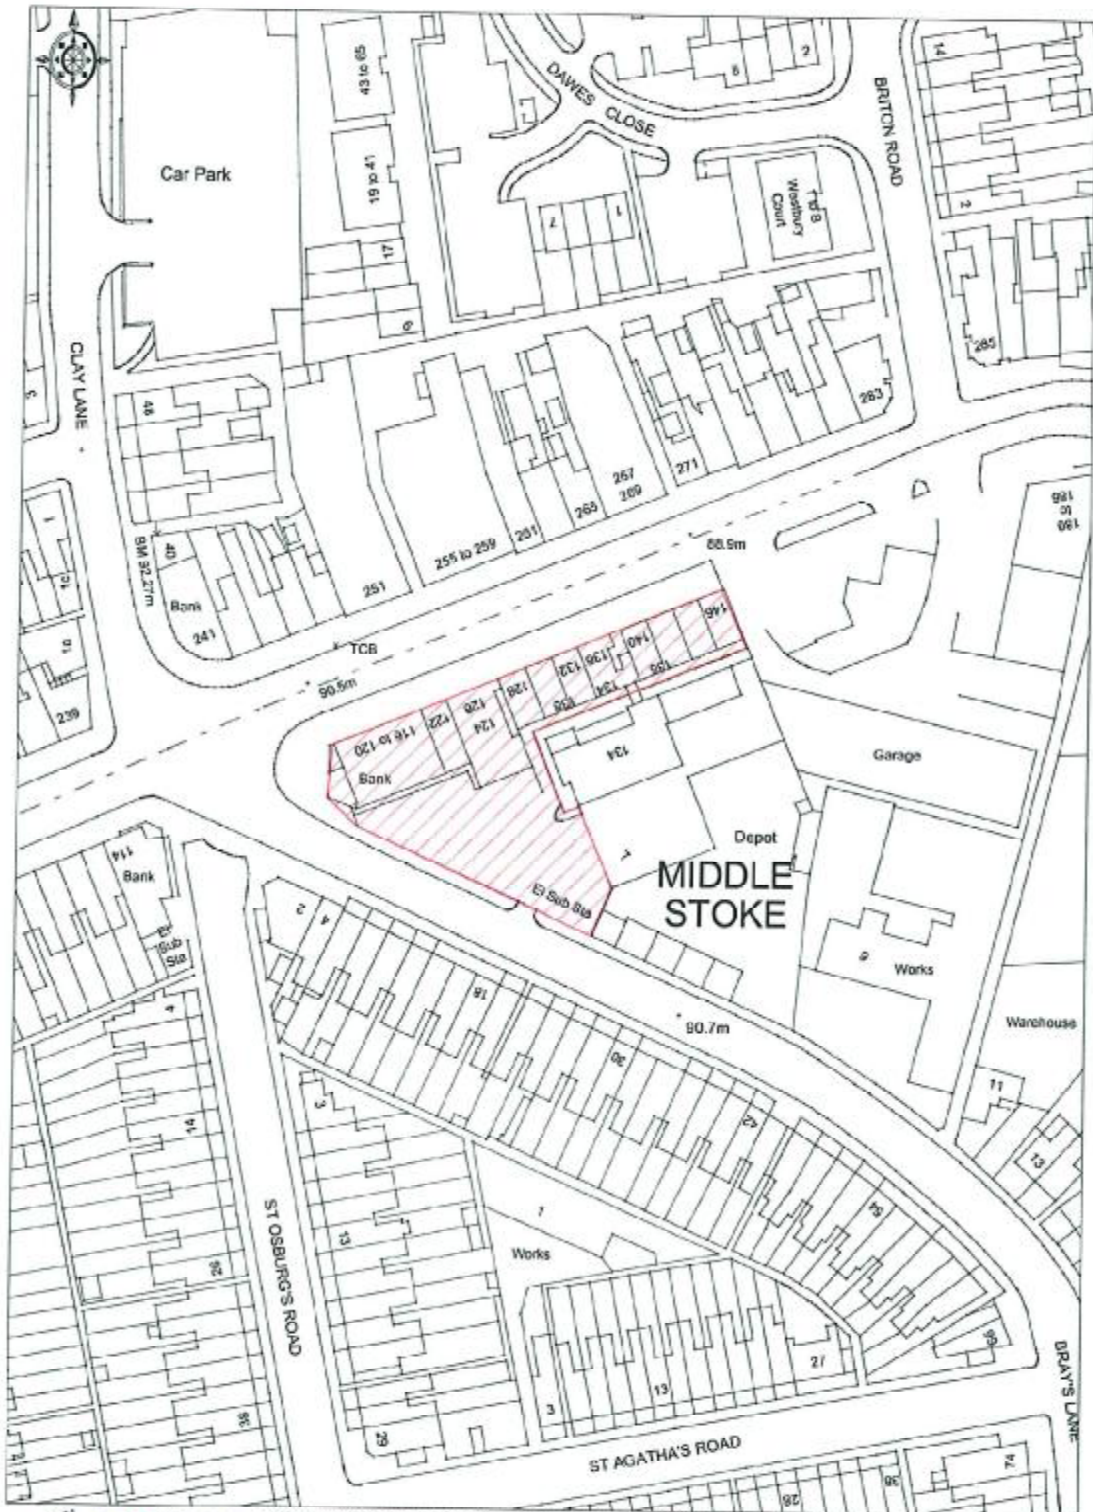

116-146 Walsgrave Road, Coventry

Ordnance Survey

© Crown copyright 2002. All rights reserved. Licence Number 100020440. Survey Scale - 1:1250. Plotted Scale - 1:1250

September 2002