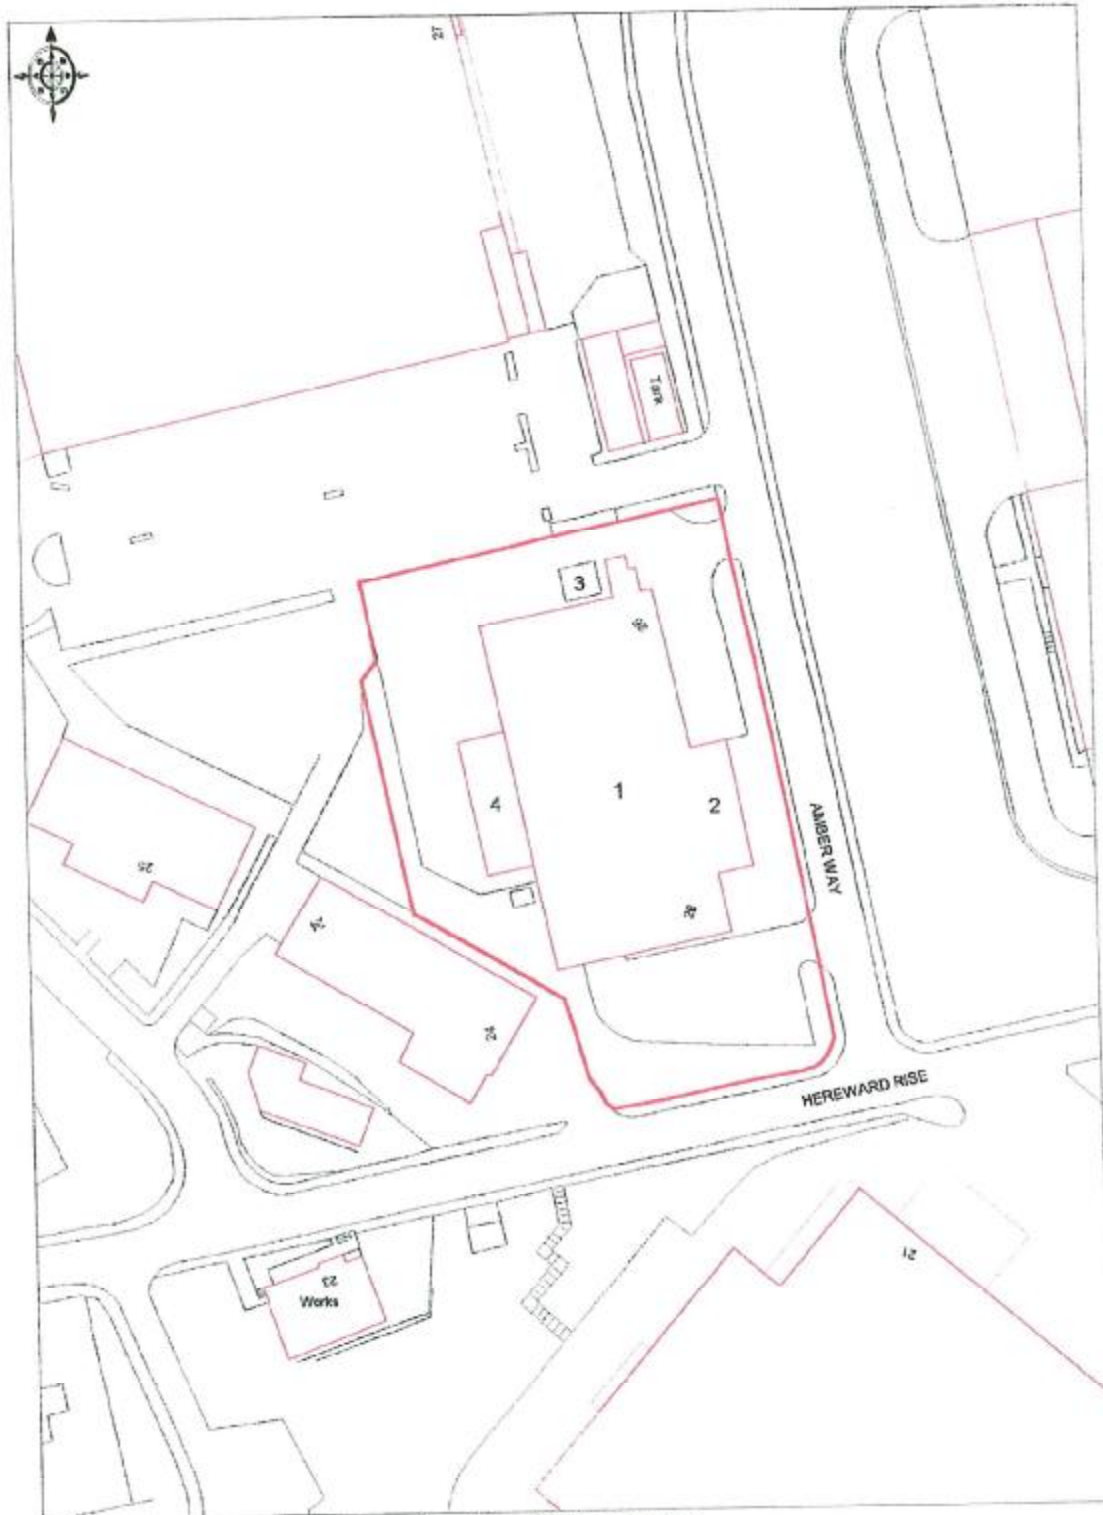

Amber Way, Halesowen.

© Crown Copyright 1997 Based on Ordnance Survey digital data (amended)
Survey Scale - 1:1250 Plotted Scale - 1:1250

OS Ordnance Survey
Value Added Reseller

DTZ DEBENHAM THORPE