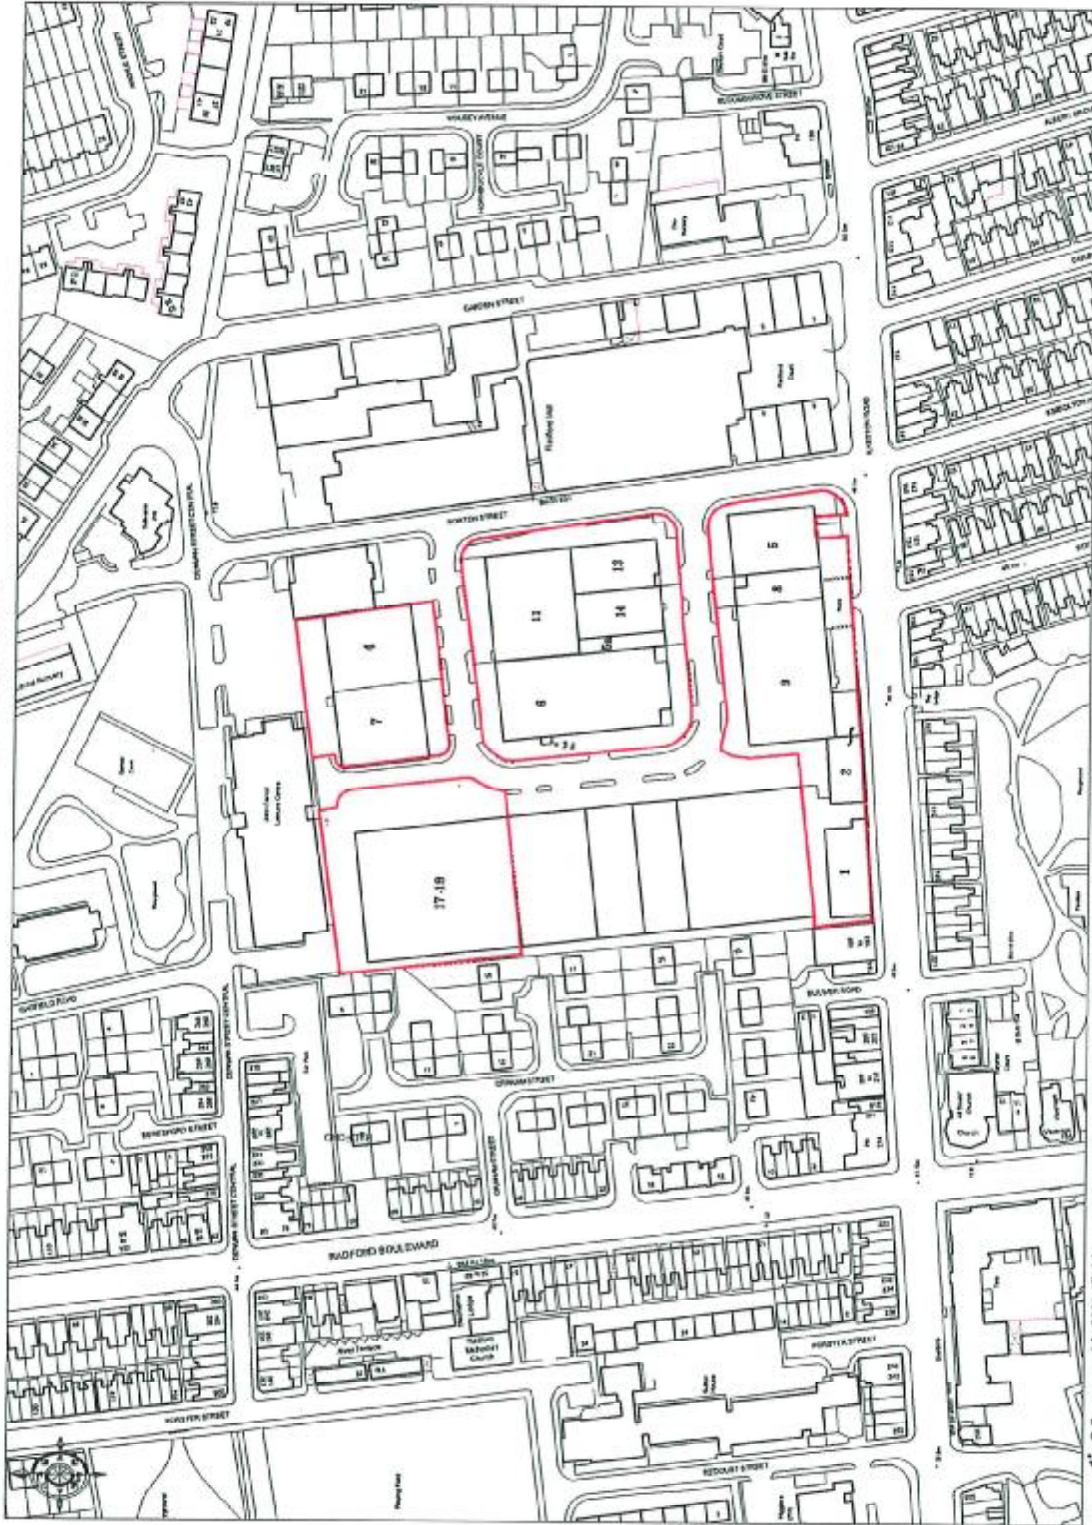

# Bloomsgrove Industrial Estate, Nottingham.

© Crown copyright 2009. All rights reserved. Based on Ordnance Survey digital data. Survey Scale - 1:1250. Plotted Scale - 1:2500.  
(Scale other than at Survey Scale should not be used for accurate measurement). Business company data ©2009 Thomson Directories Ltd.