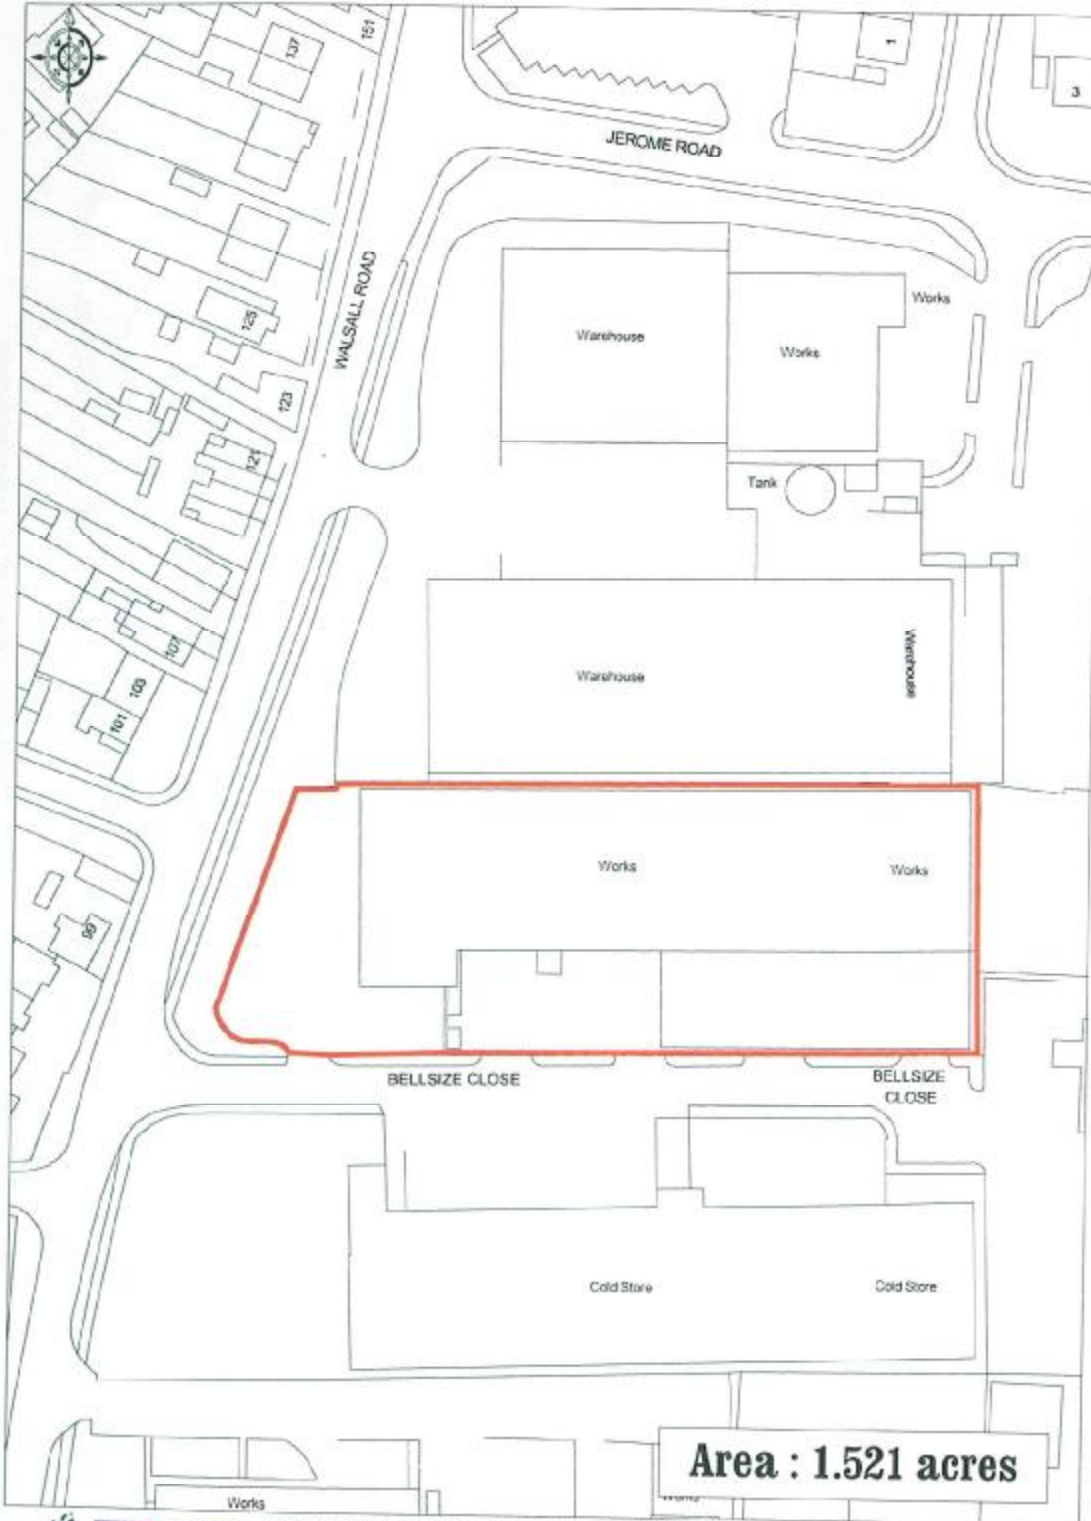

# Bellsize Close, Norton Canes, Cannock.

**Area : 1.521 acres**