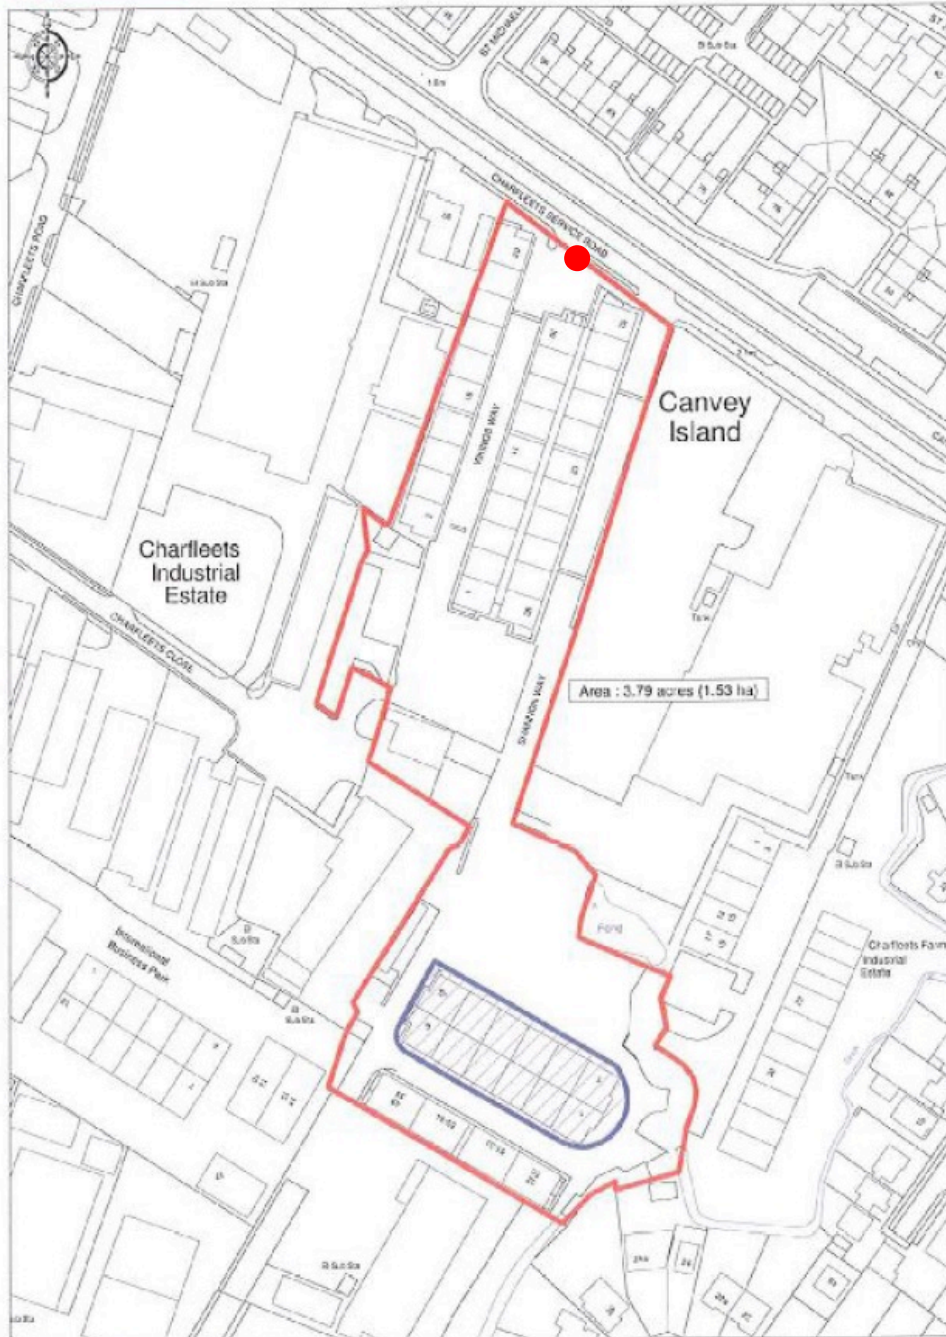

**THAMES ESTUARY INDUSTRIAL ESTATE  
CANVEY ISLAND, ESSEX**

Ordnance Survey

© Crown Copyright 2007. All rights reserved. Licence number 100020440. Plotted Scale - 1:1500