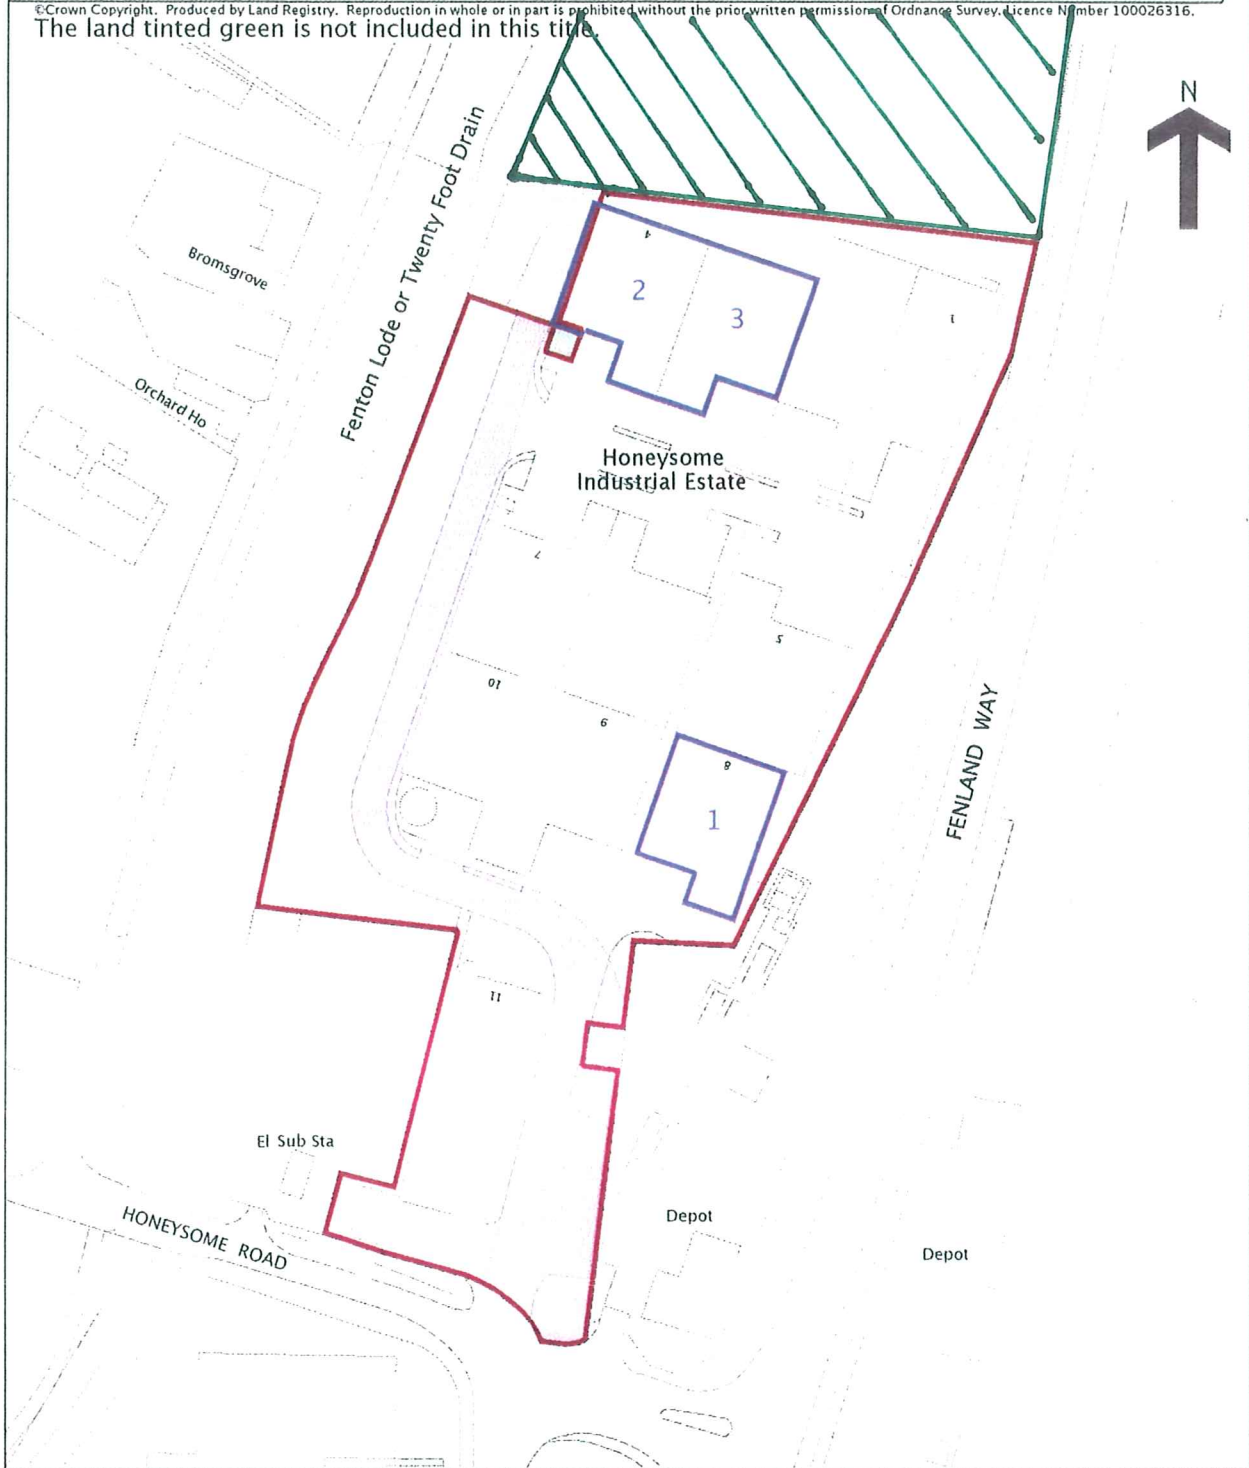

Land Registry Current title plan

Title number CB276790
Ordnance Survey map reference TL3886SE
Scale 1:1250
Administrative area CAMBRIDGESHIRE:
FENLAND

© Crown Copyright. Produced by Land Registry. Reproduction in whole or in part is prohibited without the prior written permission of Ordnance Survey. Licence Number 100026316.
The land tinted green is not included in this title.

This is a copy of the title plan on 10 NOV 2008 at 10:22:51. This copy does not take account of any application made after that time even if still pending in the Land Registry when this copy was issued.

This copy is not an 'Official Copy' of the title plan. An official copy of the title plan is admissible in evidence in a court to the same extent as the original. A person is entitled to be indemnified by the registrar if he suffers loss by reason of a mistake in an official copy. If you want to obtain an official copy, the Land Registry web site explains how to do this.

The Land Registry endeavours to maintain high quality and scale accuracy of title plan images. The quality and accuracy of any print will depend on your printer, your computer and its print settings. This title plan shows the general position, not the exact line, of the boundaries. It may be subject to distortions in scale. Measurements scaled from this plan may not match measurements between the same points on the ground. See Land Registry Public Guide 19 - Title Plans and Boundaries.