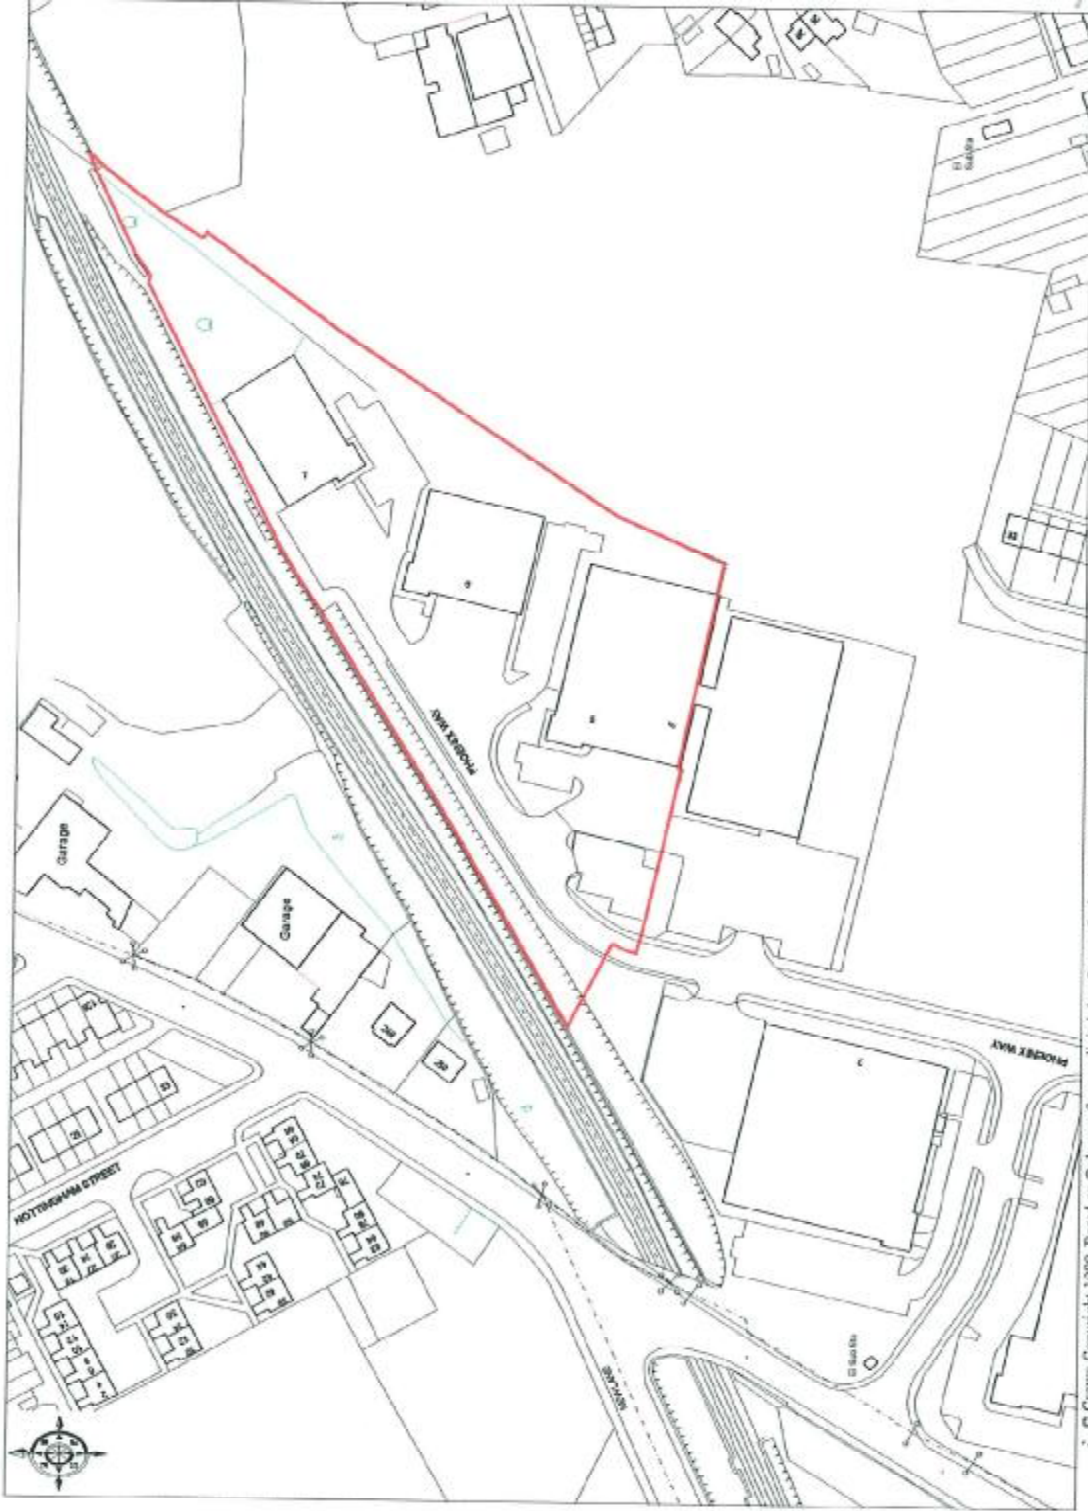

City Link Industrial Estate, Bradford.

© Crown Copyright 1999. Based on Ordnance Survey digital data Survey Scale - 1:1250. Plotted Scale - 1:2000.
(Scales other than at Survey Scale should not be used for accurate measurement). Business occupancy data © 1999 Thomson Directories Ltd.