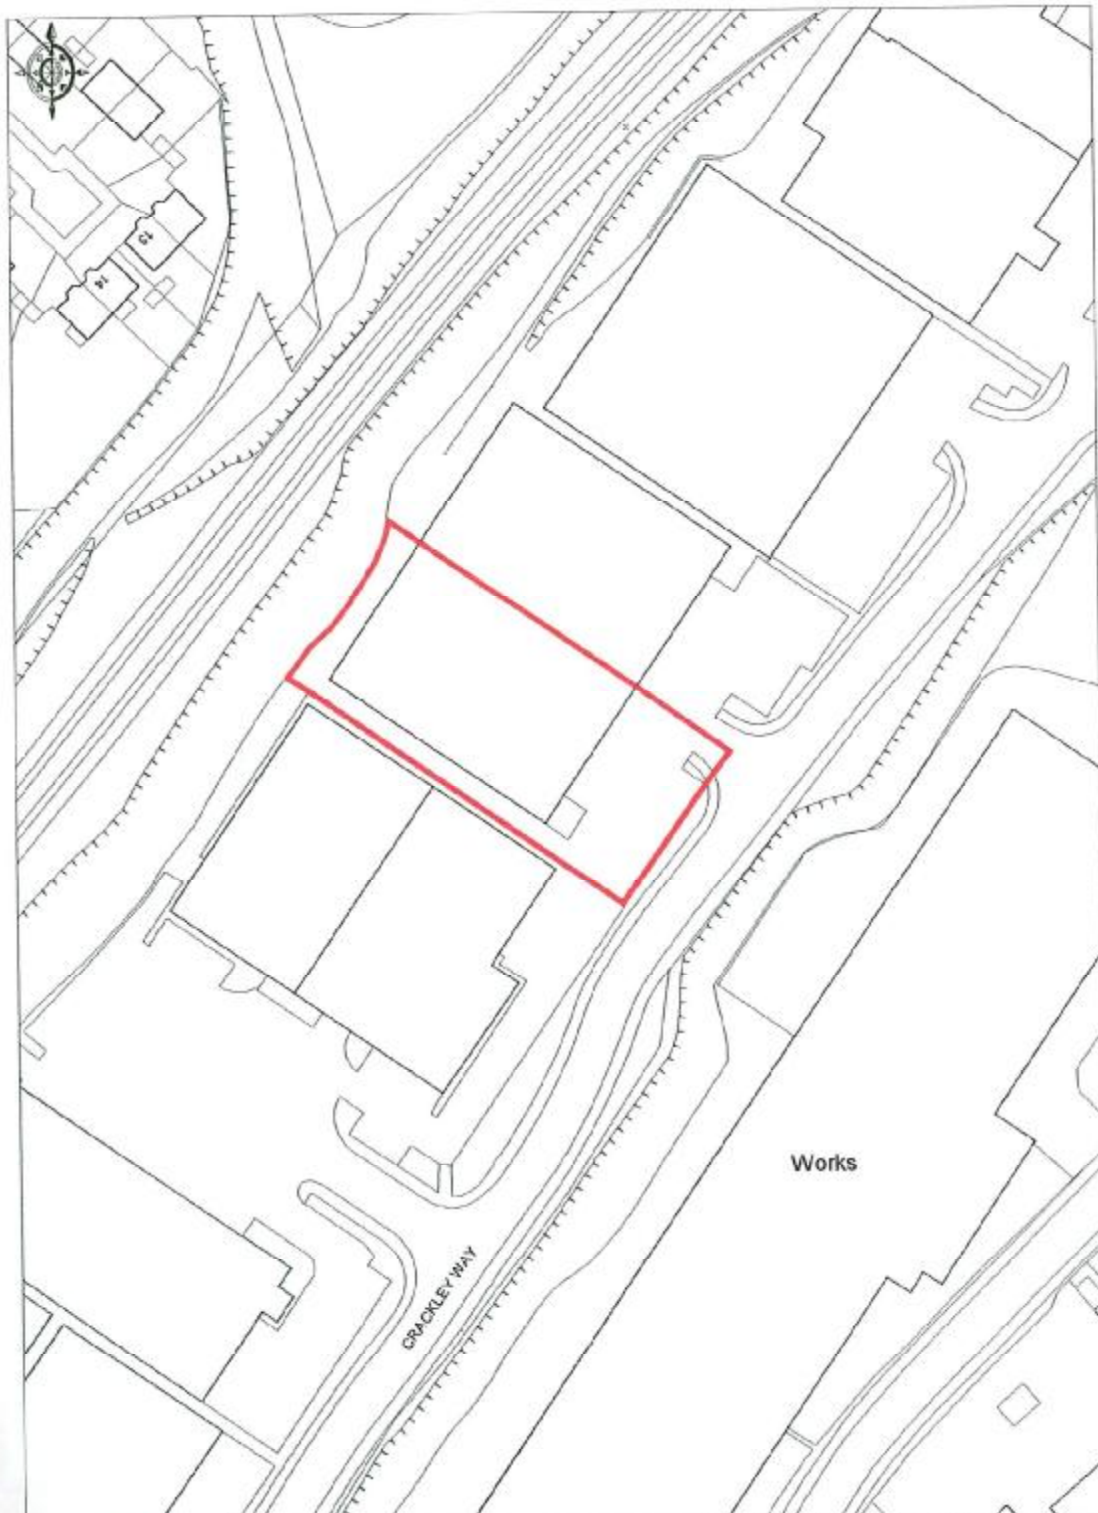

**Unit K1 Crackley Way,
Peartree Business Park,
Dudley, West Midlands.**

© Crown copyright 2006. All rights reserved. Based on Ordnance Survey digital data Survey Scale - 1:1750. Plotted Scale - 1:1250
(Scales other than at Survey Scale should not be used for accurate measurement). Business occupancy data ©2000 Thomson Directories Ltd.

3
4
5
6