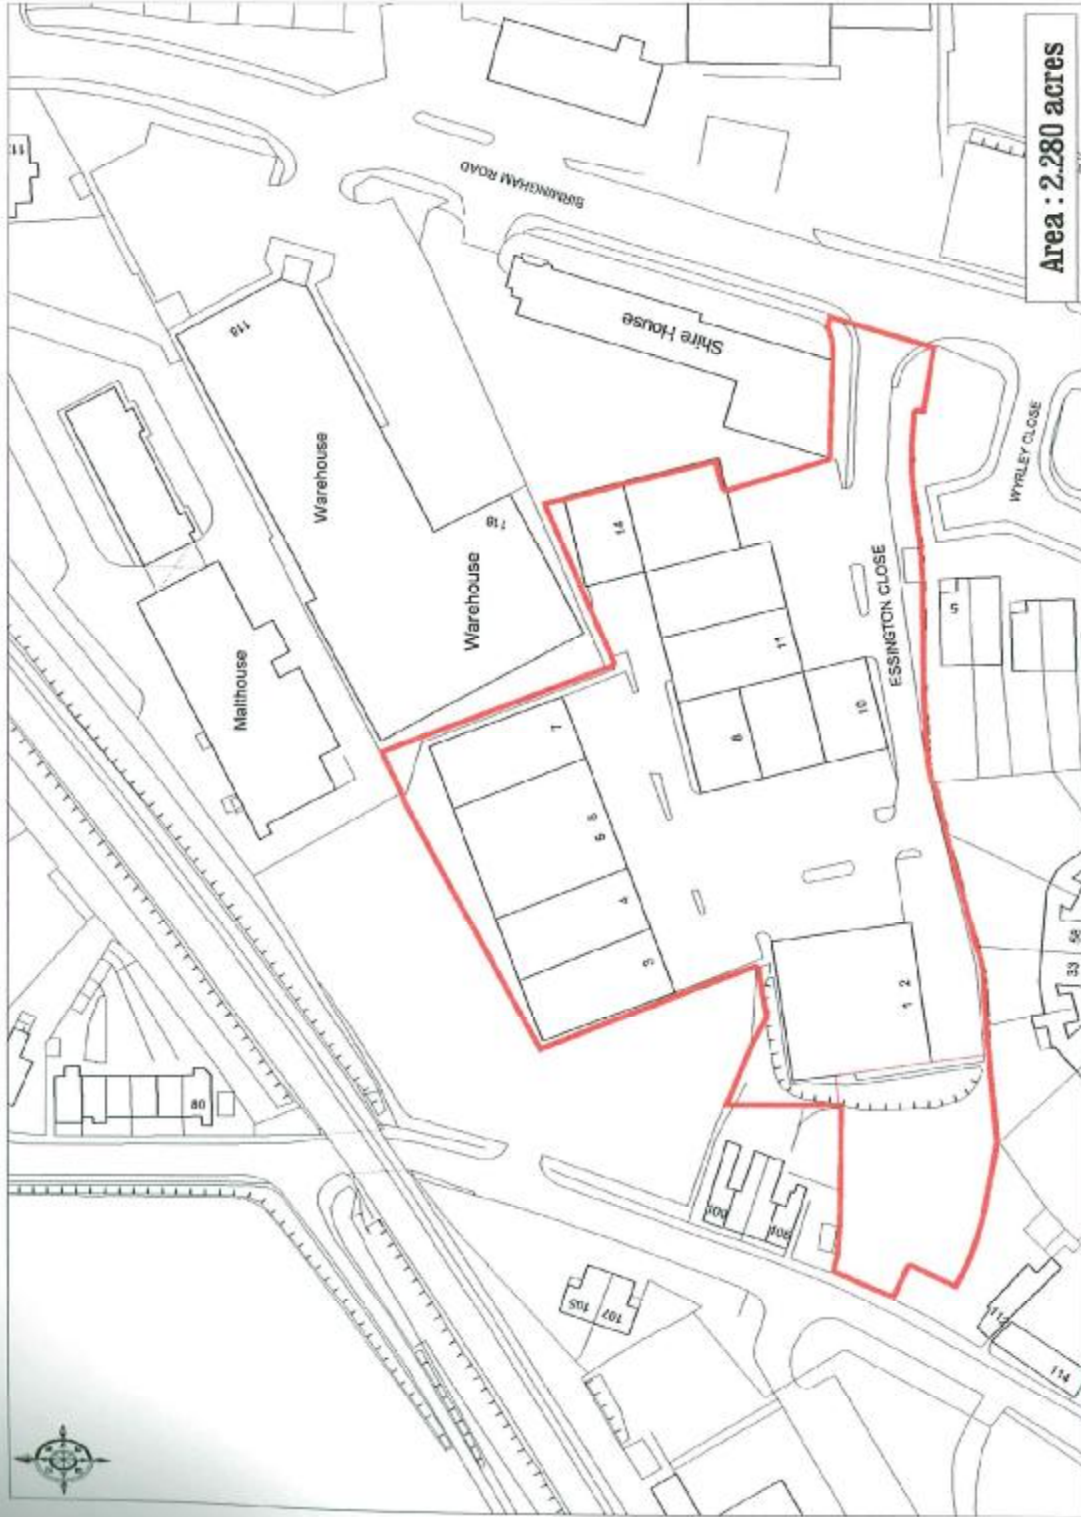

Birmingham Road, Lichfield.

© Crown copyright 2011. All rights reserved. Licence Number 100023149. Survey Scale - 1:1250. Plan Scale - 1:1250

OS
Ordnance
Survey