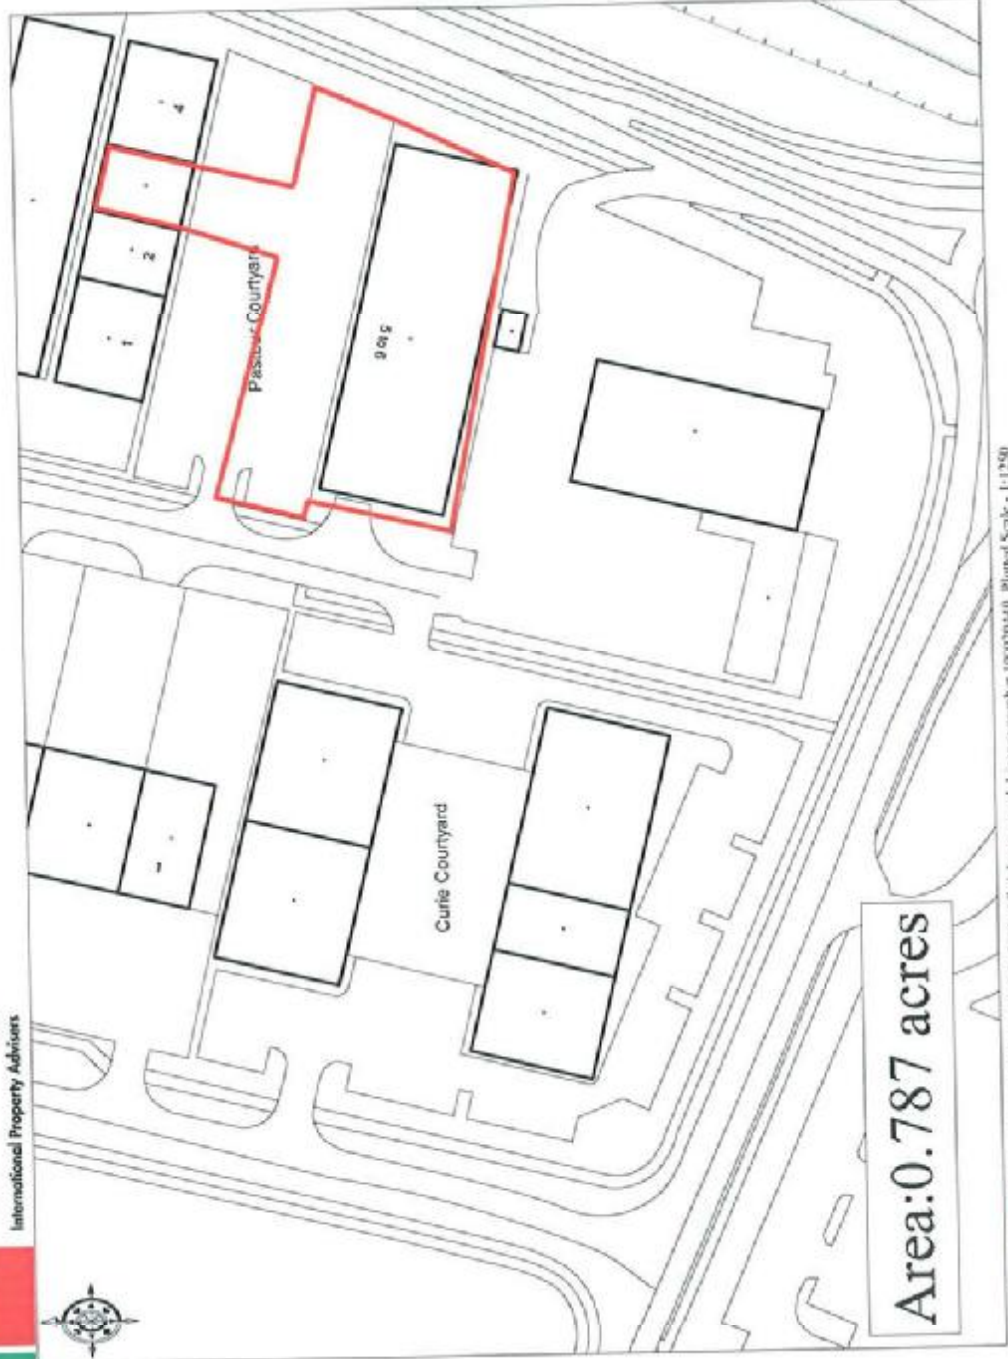

**Pasteur Courtyard, off
Whittle Road, Corby.**

Area: 0.787 acres

© Crown Copyright 2006. All rights reserved. Licence number 100020440. Planned Scale - 1:1250